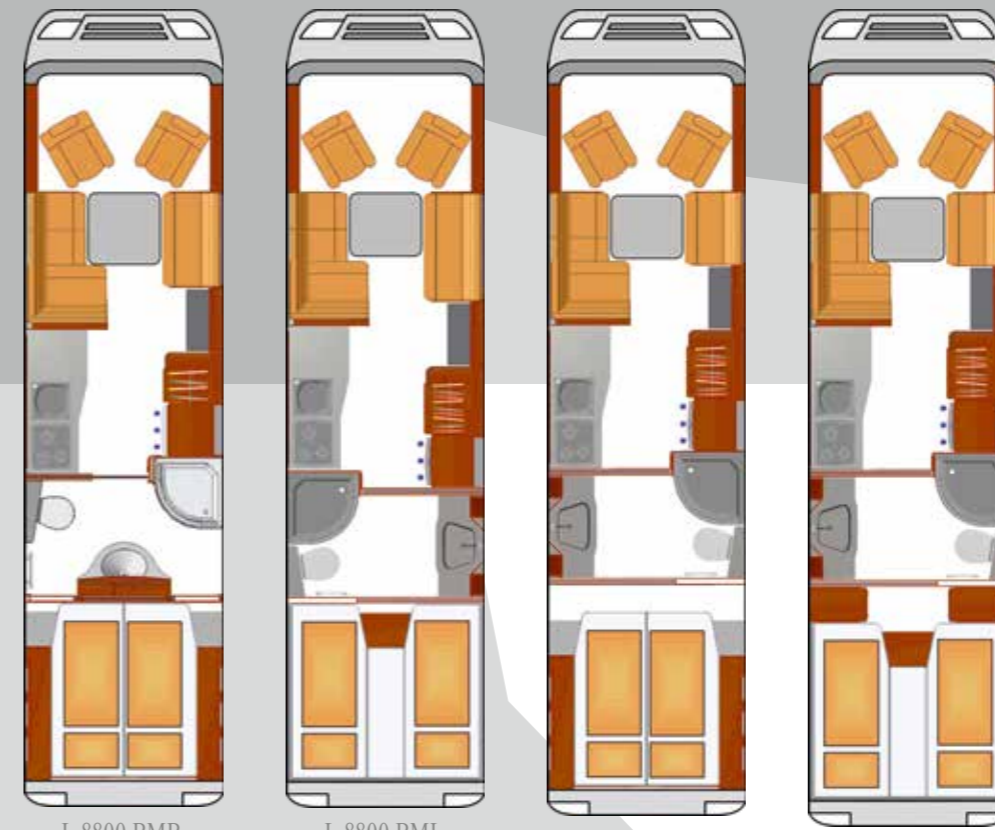

Maxi- and Top- Liner

L 8800 BMB

L 8800 BML

L 8900 BM-MB

L 9000 BML

Liner models are also available as a bar version