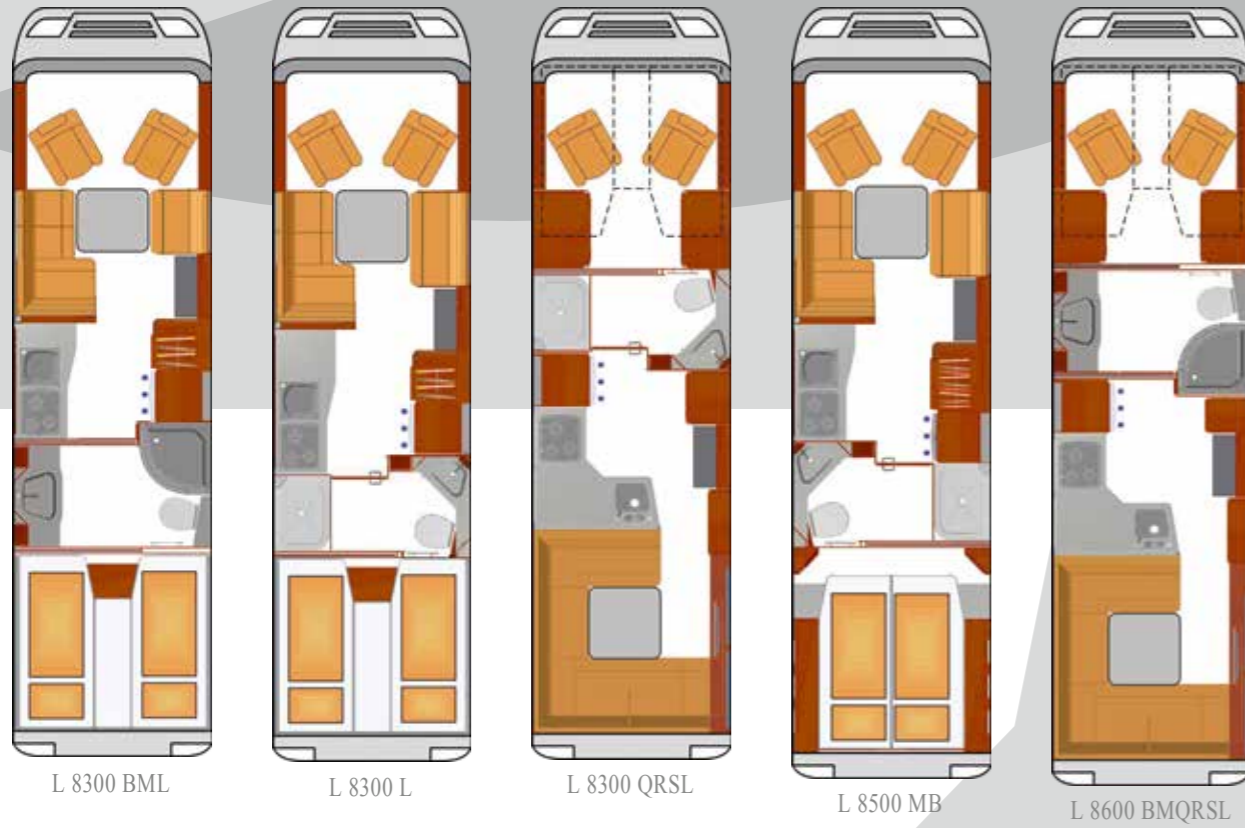

Maxi- and Top- Liner

L 8300 BML

L 8300 L

L 8300 QRSL

L 8500 MB

L 8600 BMQRSL