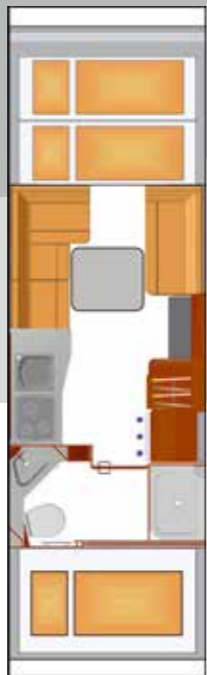

Maxi- and Top- Alcove

A 7500 G-ST