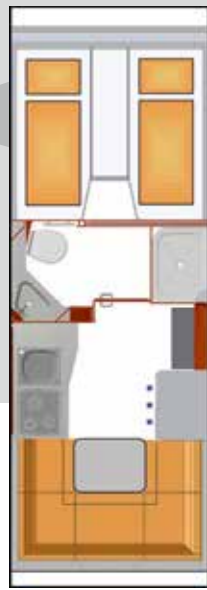

Driving pleasure beyond the horizon

Maxi-Liner IVECO Daily

Midi- Alcove
MERCEDES

Midi and Maxi- Alcove
IVECO Daily

Midi- Alcove

Maxi- and Top- Alcove

Maxi- and Top- Alcove

MA 6600 RSL