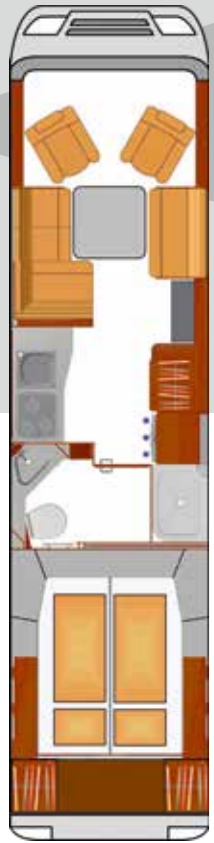

Maxi- und Top- Liner with garage

L 9200 AS