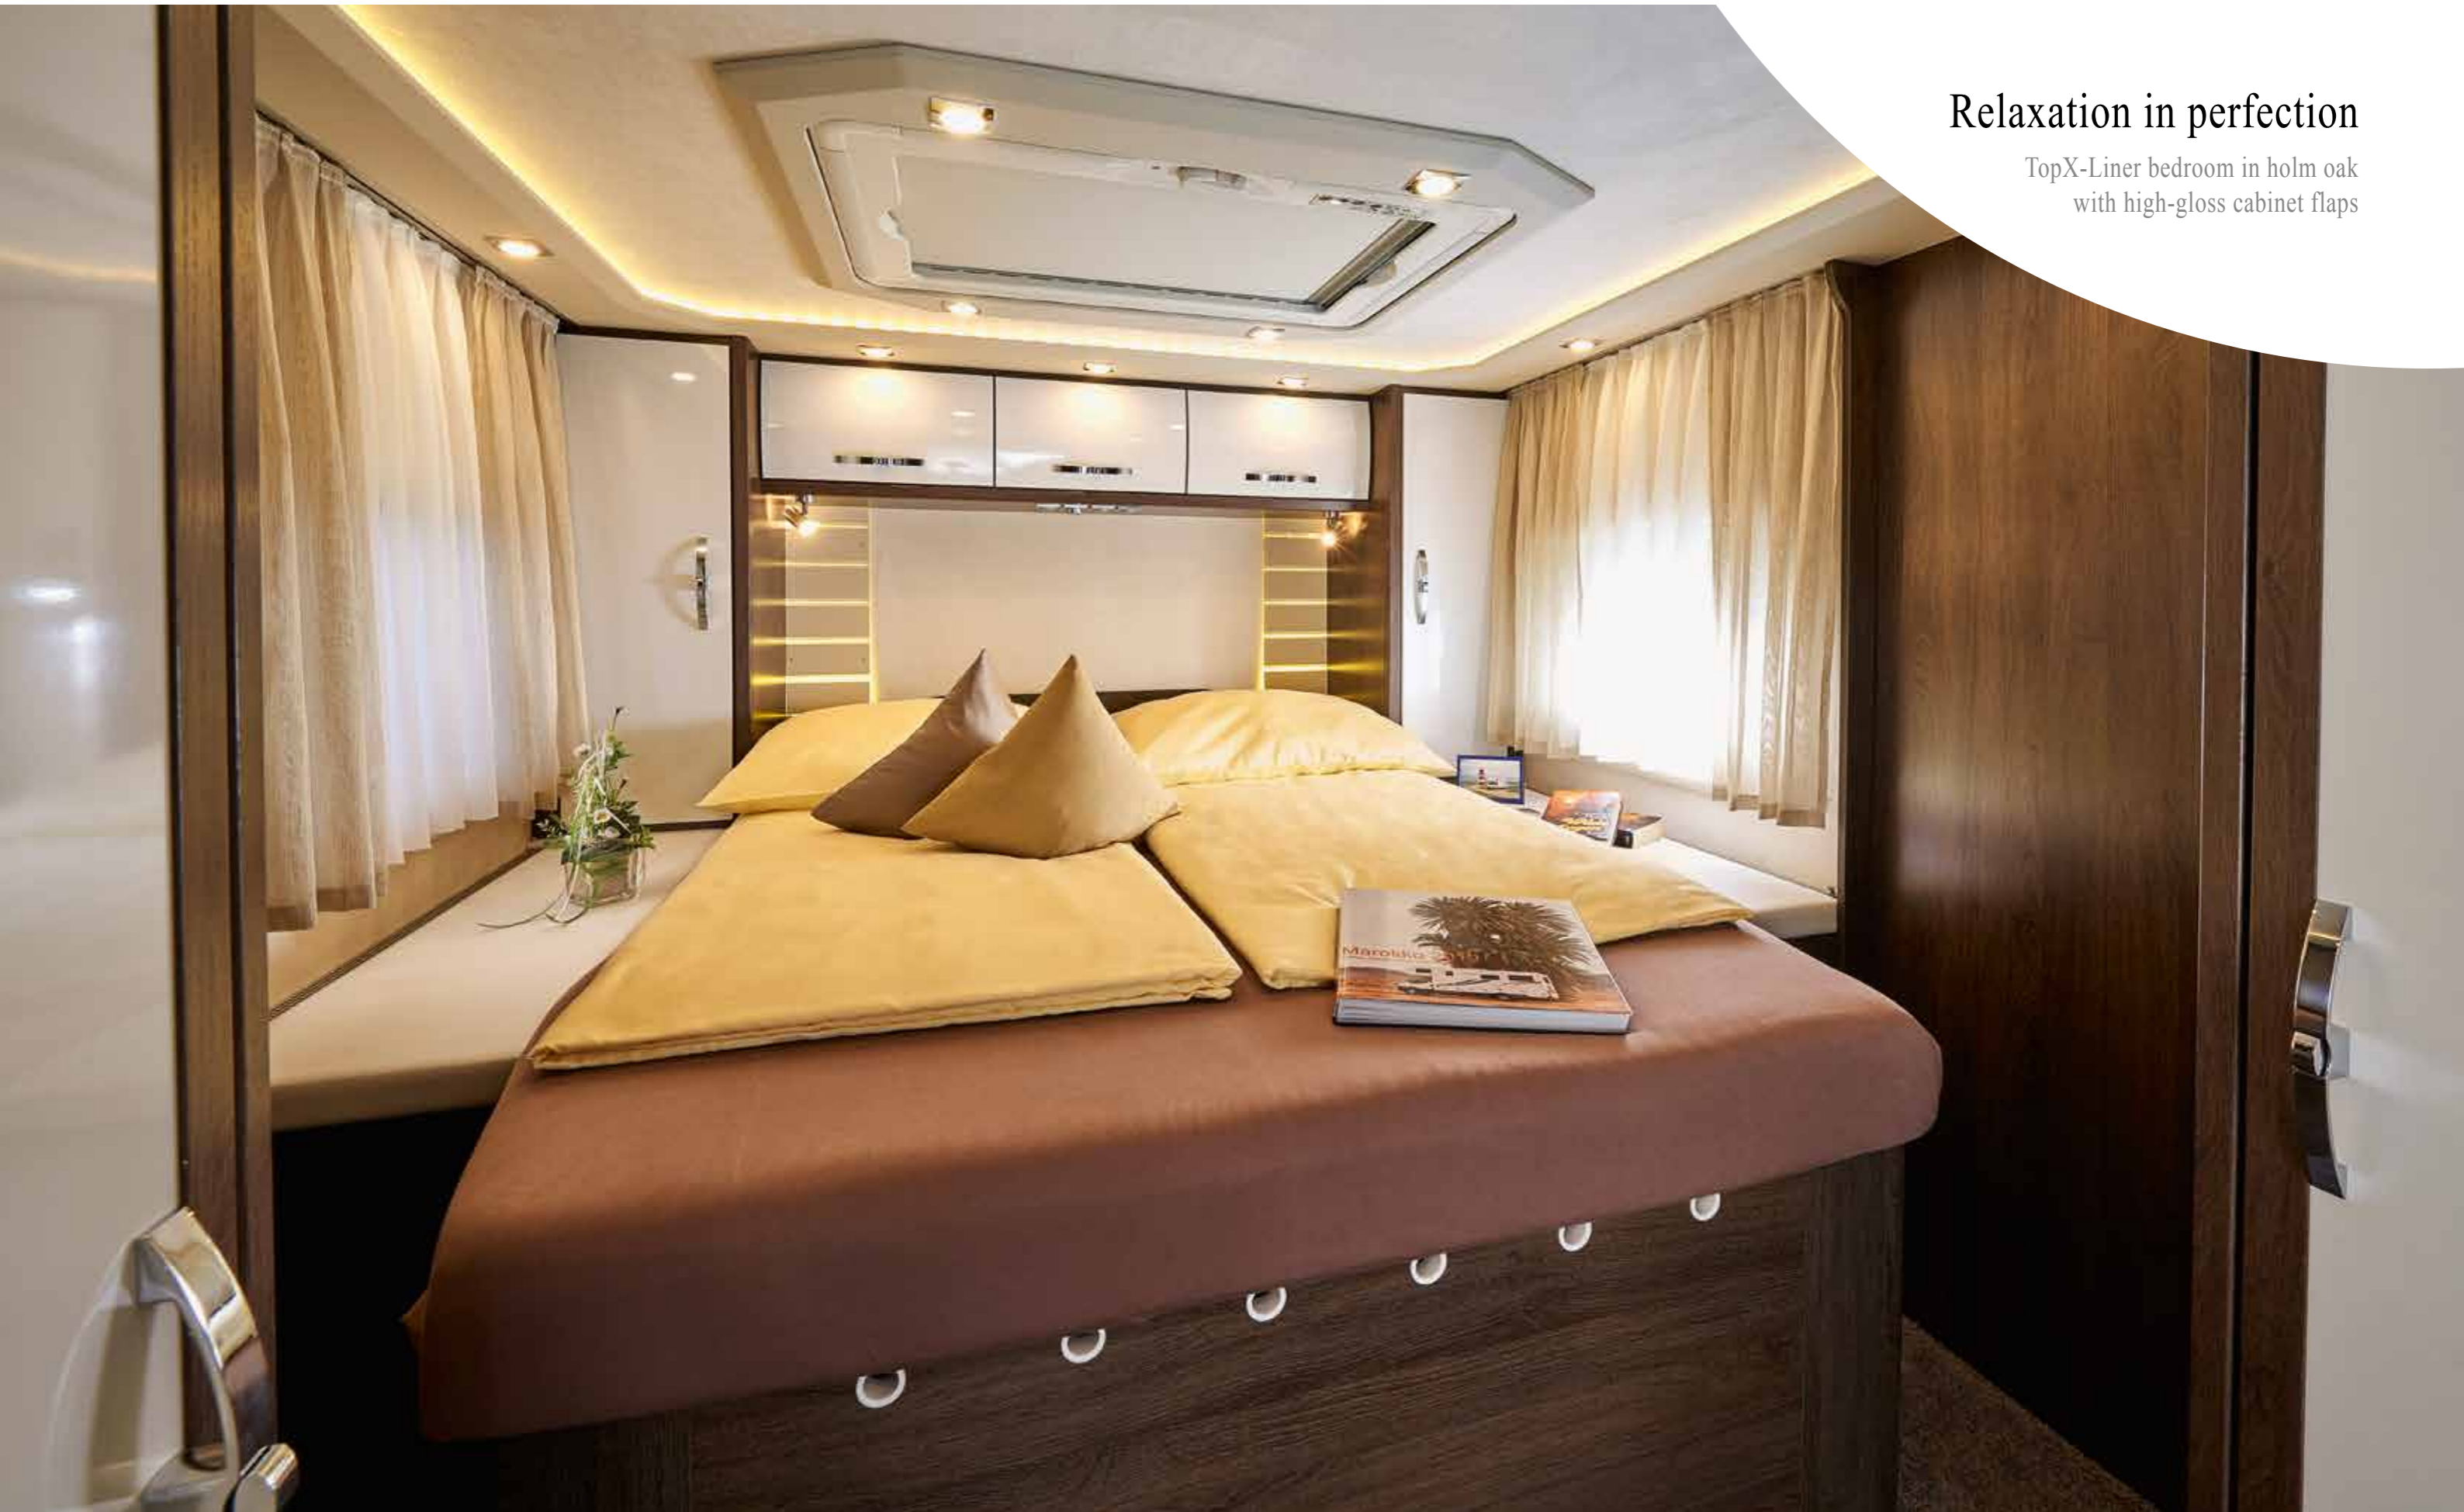

TopX-Liner bedroom in holm oak
with high-gloss cabinet flaps

Luxury for the senses

TopX-Liner spa area in holm oak with high-gloss cabinet flaps and white mineral granite washbasin

Holm oak: Design with luxurious character