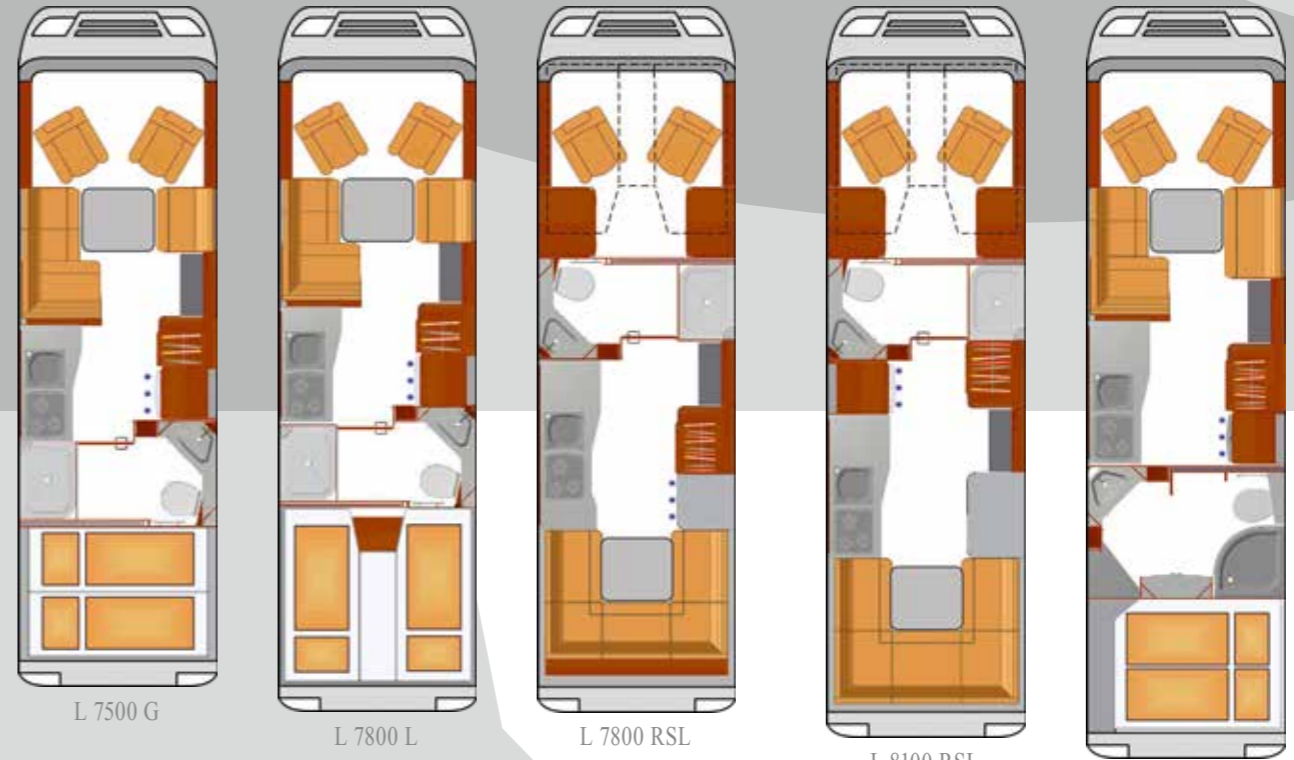

Maxi- and Top-Liner

L 7500 G

L 7800 L

L 7800 RSL

L 8100 RSL

L 8300 BGS